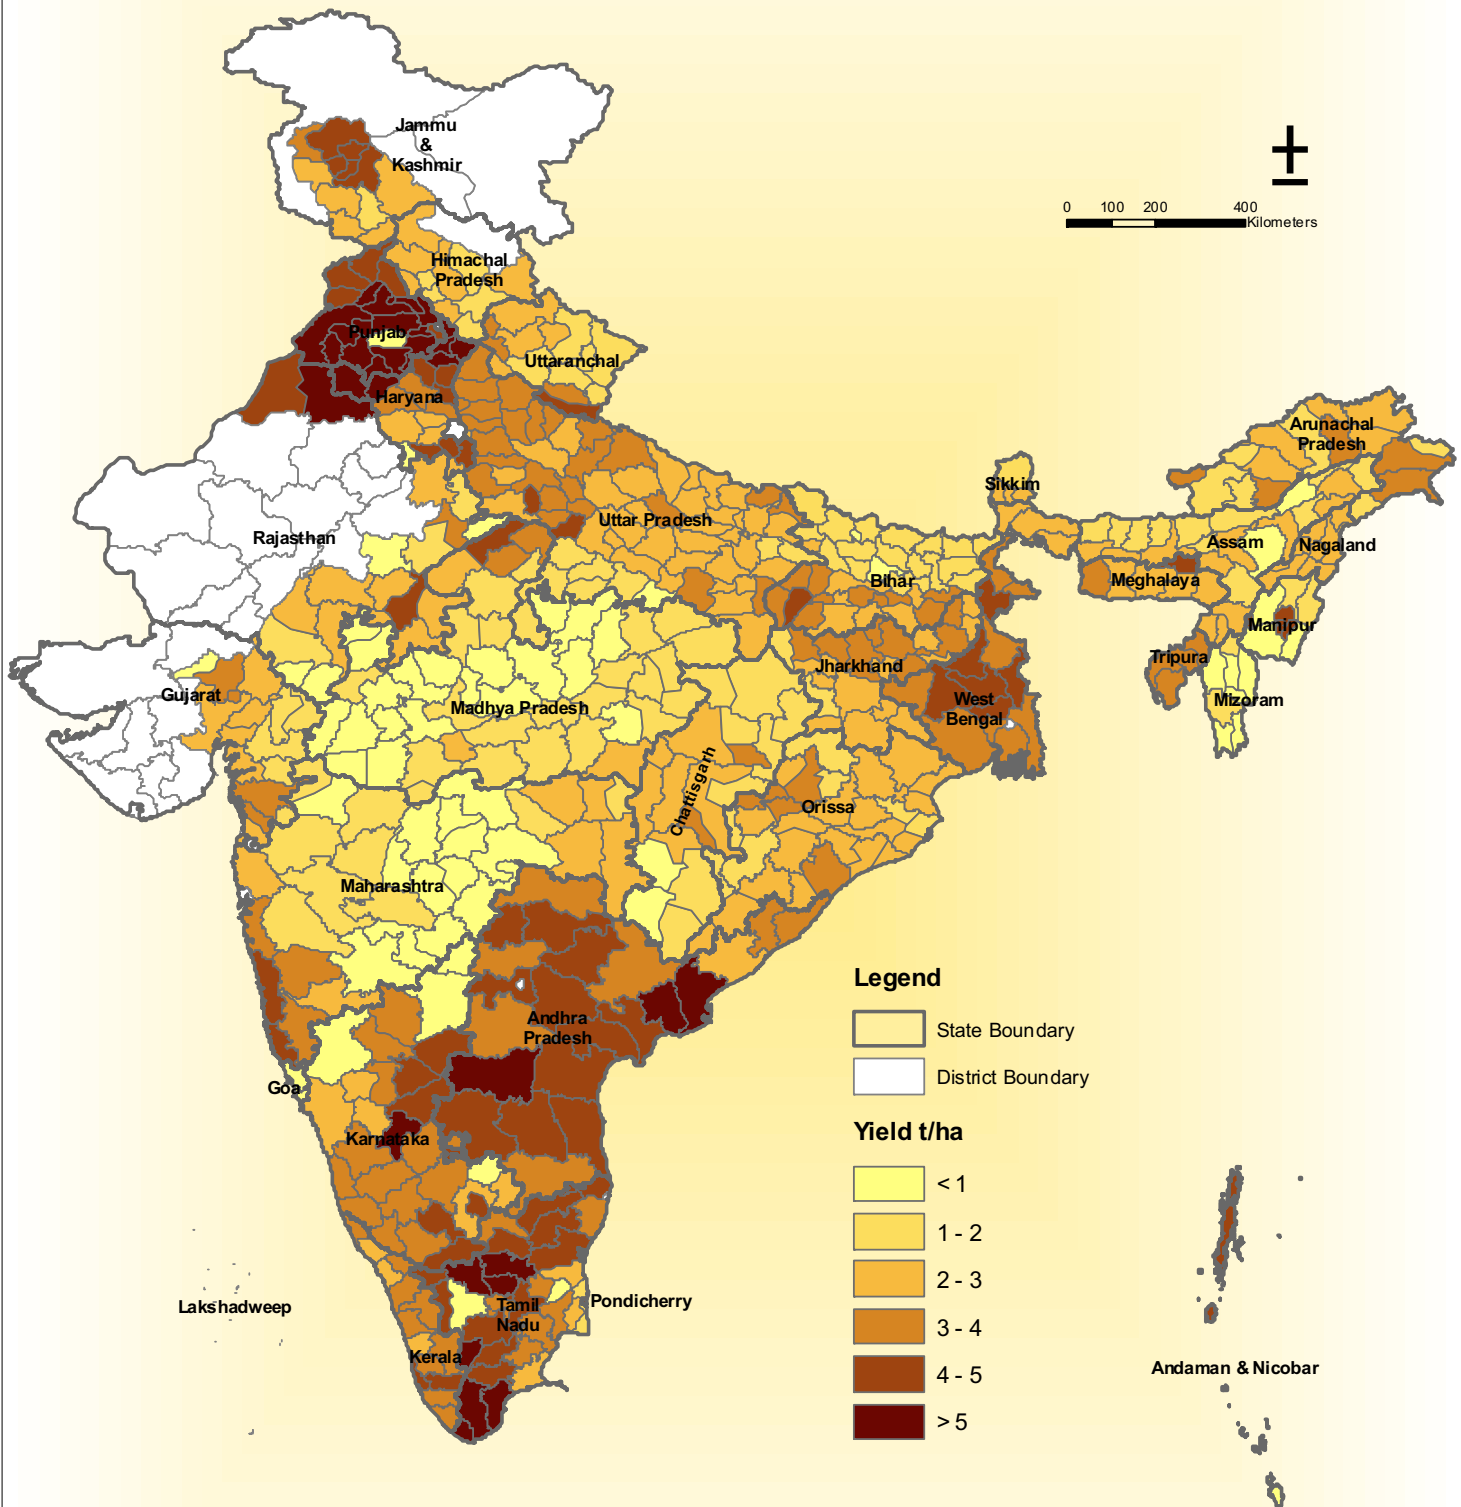

Productivity Range of Paddy in India, 2006-07

Raw Data Used
Directorate of Rice Development, Patna and Survey of India

Note:
Map represents the most accurate boundaries, they are approximate

For further information please contact
Sraban Kumar Dalai